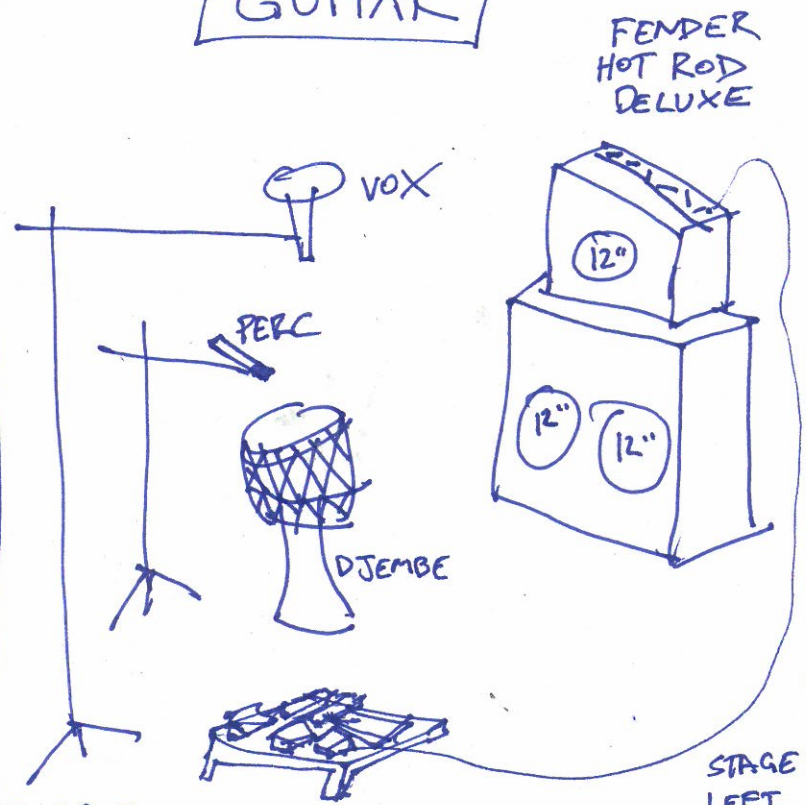

DUSU MALI BAND

STAGE PLOT

- (4) VOX MICS
- (3) PERCUSSION MICS
- (1) BASS D.I.
- (2) INSTRUMENT MICS (GUITAR AMPS)

DRUM SET MICS

- (4) MONITORS
- (4) STANDARD BOOM STANDS
- (3) SMALL BOOM STANDS (PERC)

UPSTAGE

DRUMS

BASS

GUITAR

STAGE RIGHT

GUITAR

FENDER HOT ROD DELUXE

STAGE LEFT

DOWNSTAGE