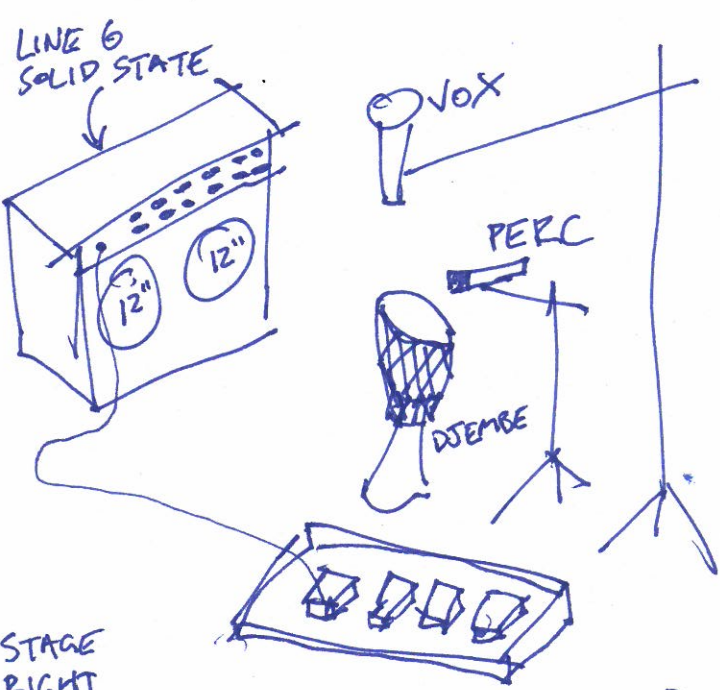

DUSU MALI BAND

STAGE PLOT

- (4) VOX MICS
- (3) PERCUSSION MICS
- (1) BASS D.I.
- (2) INSTRUMENT MICS (GUITAR AMPS)

DRUM SET MICS

- (4) MONITORS
- (4) STANDARD BOOM STANDS
- (3) SMALL BOOM STANDS (PERC)

UPSTAGE

DRUMS

BASS

GUITAR

STAGE RIGHT

GUITAR

FENDER HOT ROD DELUXE

STAGE LEFT

DOWNSTAGE