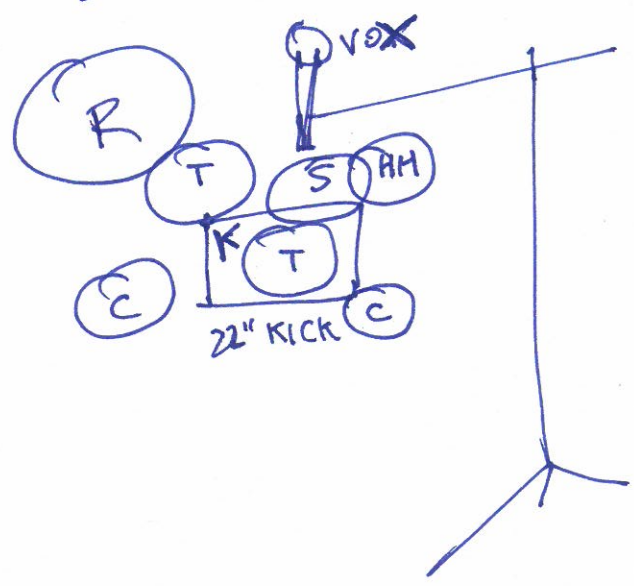

DUSU MALI BAND

STAGE PLOT

- (4) VOX MICS
- (3) PERCUSSION MICS
- (1) BASS D.I.
- (2) INSTRUMENT MICS (GUITAR AMPS)

DRUM SET MICS

- (4) MONITORS
- (4) STANDARD BOOM STANDS
- (3) SMALL BOOM STANDS (PERC)

UPSTAGE

DRUMS

BASS

GUITAR

STAGE RIGHT

GUITAR

FENDER HOT ROD DELUXE

STAGE LEFT

DOWNSTAGE