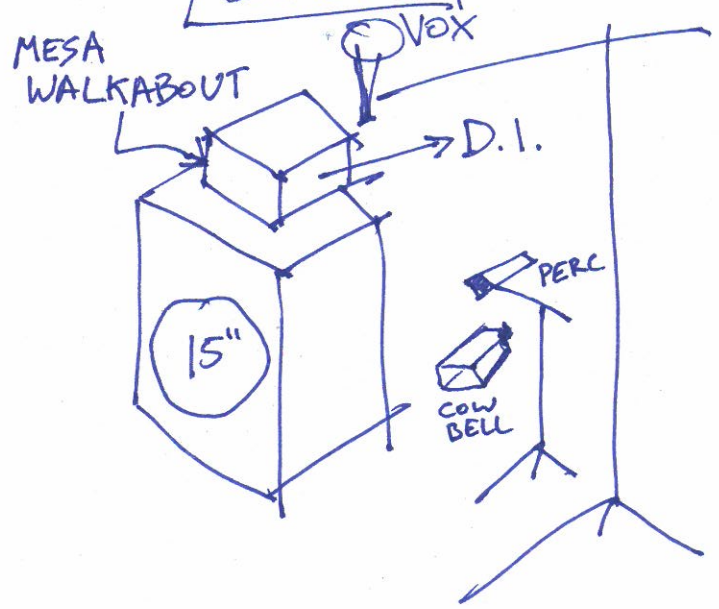

DUSU MALI BAND

STAGE PLOT

- (4) VOX MICS
- (3) PERCUSSION MICS
- (1) BASS D.I.
- (2) INSTRUMENT MICS (GUITAR AMPS)

DRUM SET MICS

- (4) MONITORS
- (4) STANDARD BOOM STANDS
- (3) SMALL BOOM STANDS (PERC)

UPSTAGE

DRUMS

BASS

GUITAR

STAGE RIGHT

GUITAR

FENDER HOT ROD DELUXE

STAGE LEFT

DOWNSTAGE